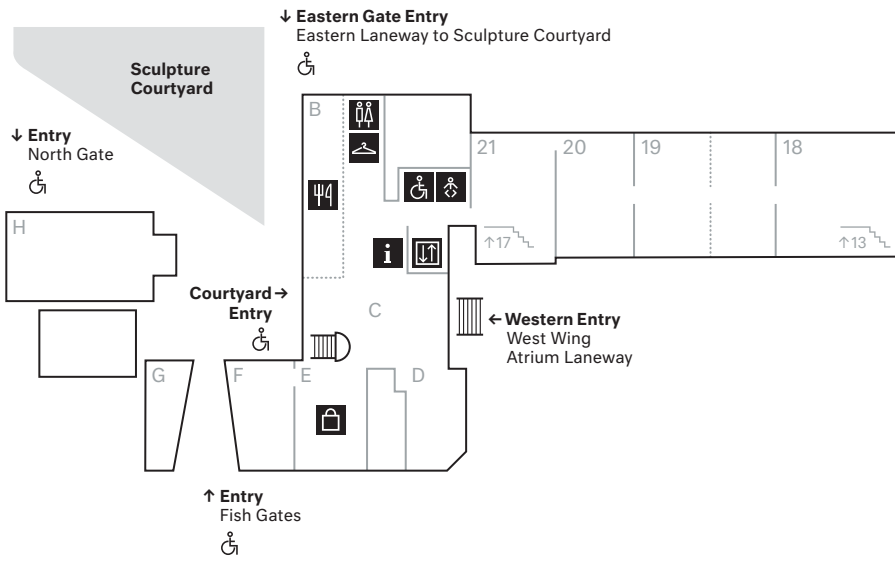

**Key**

- Information and Tickets 
- Cloak Room 
- Toilets 
- Lift 
- Wheelchair Lift  
Ask for assistance 
- Ramp 
- Restaurant 
- Gallery Store 
- Accessible Route 

# 3

Vestibule	A
Elder Wing of Australian Art	1 to 5
Australian Art	6
Collection and Exhibition Galleries	7 to 11
Melrose Wing of International Art	12 to 17

# 2

Collection Galleries	18 to 21
Radford Auditorium	H
The Lounge	G
Function Room	F
Gallery Store	E
The Studio	D
Art Gallery Food + Wine Restaurant	B
Atrium	C