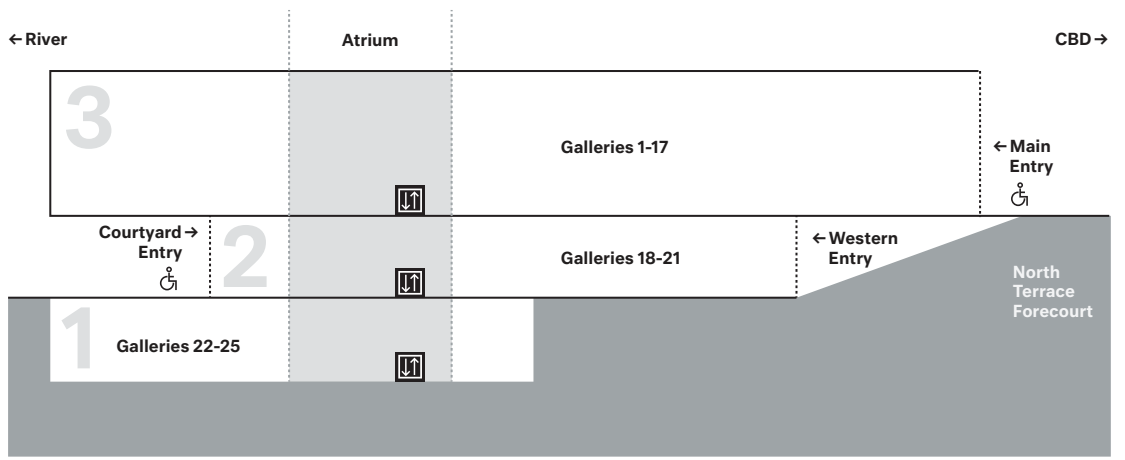

**Key**

- Information and Tickets 
- Cloak Room 
- Toilets 
- Lift 
- Wheelchair Lift  
Ask for assistance 
- Ramp 
- Restaurant 
- Gallery Store 
- Accessible Route 

# 3

Vestibule	A
Elder Wing of Australian Art	1 to 5
Australian Art	6
Collection and Exhibition Galleries	7 to 11
Melrose Wing of International Art	12 to 17

# 2

Collection Galleries	18 to 21
Radford Auditorium	H
The Lounge	G
Function Room	F
Gallery Store	E
The Studio	D
Art Gallery Food + Wine Restaurant	B
Atrium	C