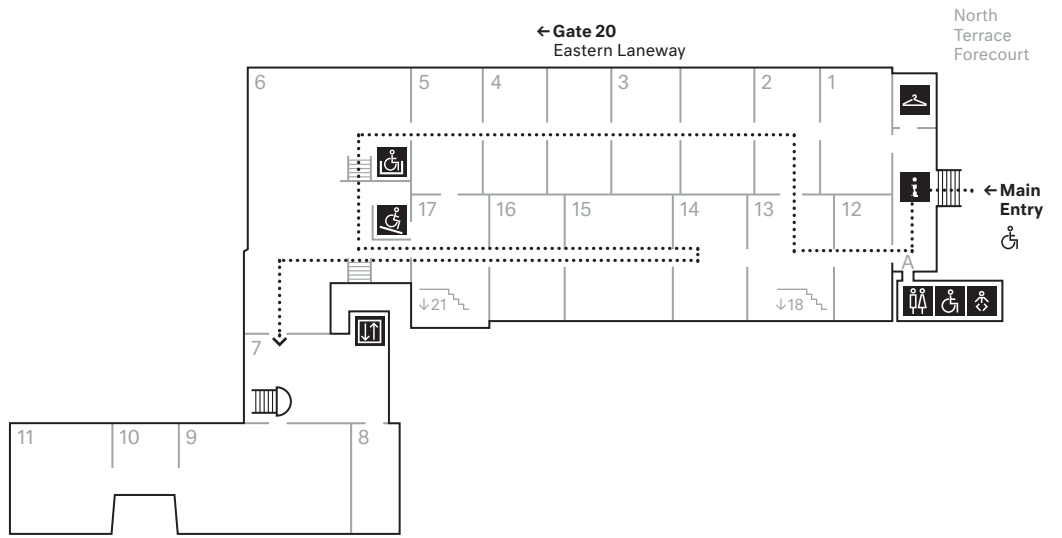

**Key**

- Information and Tickets 
- Cloak Room 
- Toilets 
- Lift 
- Wheelchair Lift  
Ask for assistance 
- Ramp 
- Restaurant 
- Gallery Store 
- Accessible Route 

# 3

Vestibule	A
Elder Wing of Australian Art	1 to 5
Australian Art	6
Collection and Exhibition Galleries	7 to 11
Melrose Wing of International Art	12 to 17

# 2

Collection Galleries	18 to 21
Radford Auditorium	H
The Lounge	G
Function Room	F
Gallery Store	E
The Studio	D
Art Gallery Food + Wine Restaurant	B
Atrium	C